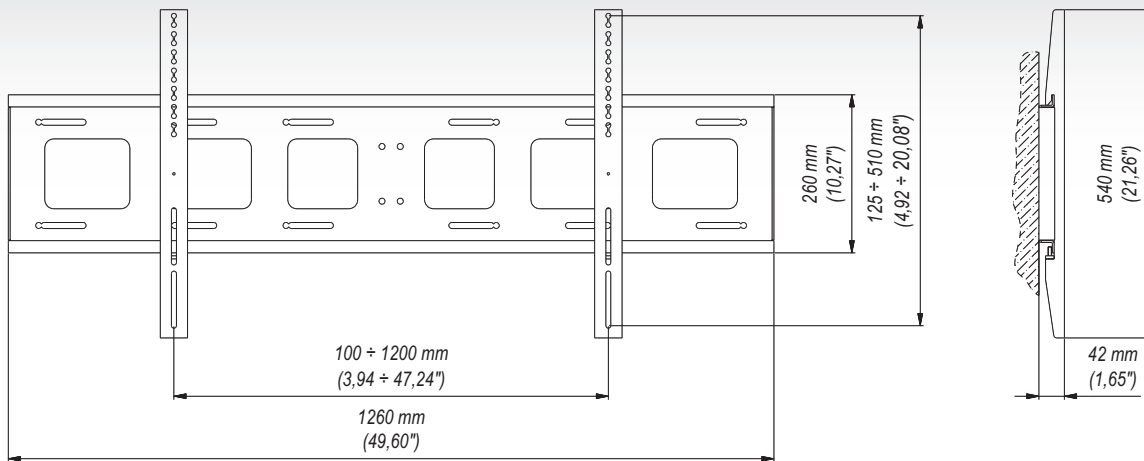

Features

- 1 SOLID BUILD
- 2 ACCEPTS 70" AND LARGER SCREENS
- 3 MAXIMUM LOAD CAPACITY: 110 KG

Technical Data

200x200 mm
 300x300 mm
 400x200 mm
 400x400 mm
 600x400 mm
 800x200 mm
 800x400 mm
 1200x400 mm

70+"

42 mm

min. 100x125 mm
 max. 1200x510 mm

110 Kg

Trade Information

Index	Colour	Package	EAN
XWB1c-B	Black	Orange	5908252960897
XWB1s-B	Grey	Orange	5908252960903

Package Dimensions [mm] (H x W x D)	1280x320x60
Weight [Kg]	11,3